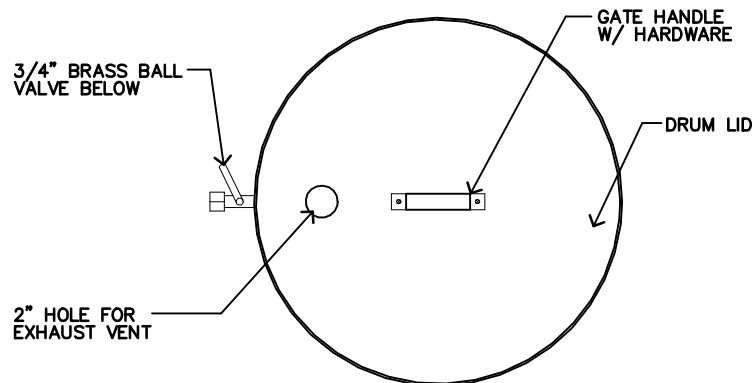

UDS PLAN

PARTS LIST

UDS W/ FIRE BASKET & ASH PAN

04/12/2011

FOR: MALCOM REED - KILLER HOGS BBQ