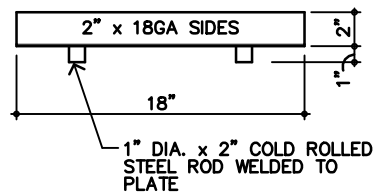

CATCH PAN PLAN

BASKET ELEVATION

CATCH PAN ELEVATION

ISO

FIRE BASKET W/ ASH PAN

04/12/2011

FOR: MALCOM REED - KILLER HOGS BBQ