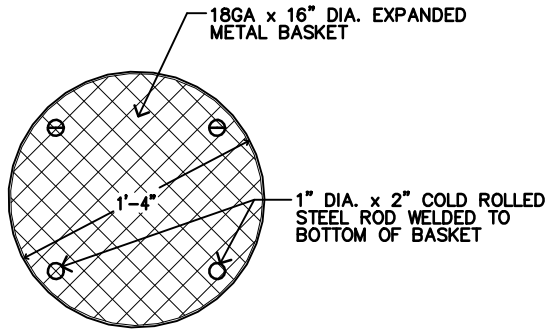

BASKET PLAN