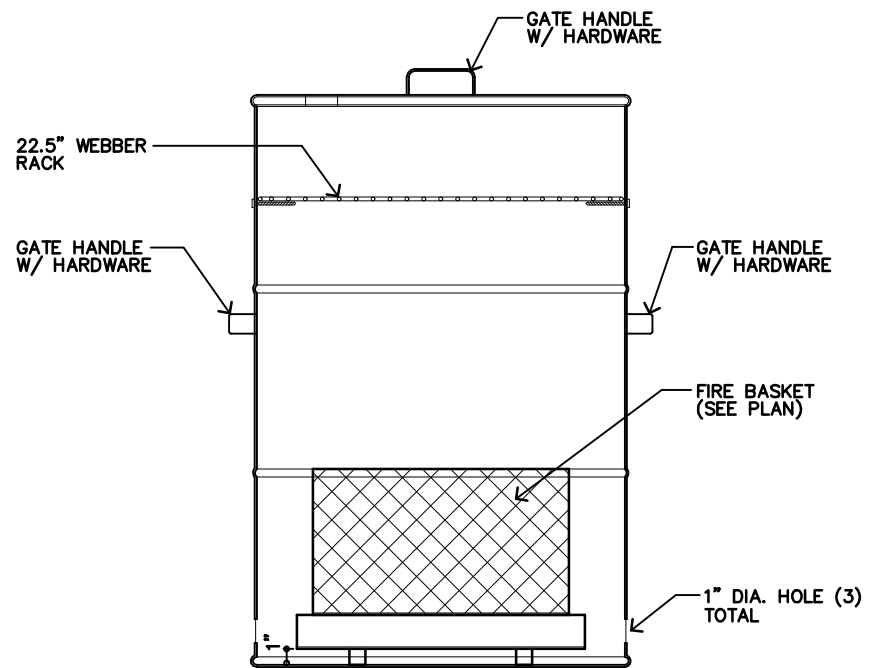

UDS SECTION