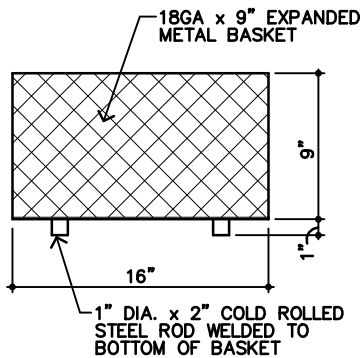

CATCH PAN PLAN

BASKET ELEVATION

CATCH PAN ELEVATION

ISO

FIRE BASKET W/ ASH PAN

04/12/2011

FOR: MALCOM REED - KILLER HOGS BBQ