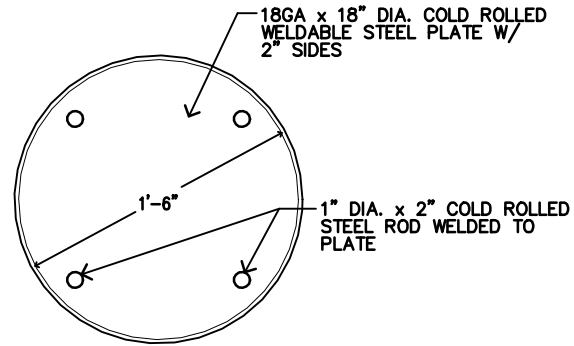

CATCH PAN PLAN

BASKET ELEVATION

CATCH PAN ELEVATION

ISO

FIRE BASKET W/ ASH PAN

04/12/2011

FOR: MALCOM REED - KILLER HOGS BBQ